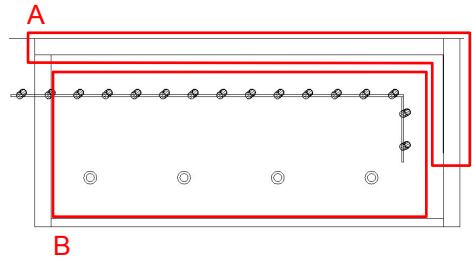

Georgia Aquarium Wetlands

Georgia Aquarium Wetlands [Result]

A-Living Wall Dim. - 25' L x 6' W x 6' H
B-Tank Dim. - 24' L x 10' W x 4' 6" H

Georgia Aquarium Wetlands Lighting Layout, Top View

Total Fixture-  W2KN (4x)  W500W (16x)

Georgia Aquarium Wetlands Lighting Layout, Top View

Total Fixture-

Georgia Aquarium Wetlands BOM

Part No.	Description	QTY
CXW500W-AMZ-WH-TOX-PSX-US	W500W AMZ, 175W, Wall Wash, White, 2 Circuit, DMX Control	16
CXW2KN-AMZ-WH-CLP-PSX-US	W2KN AMZ, 720W, 30D, White, Clamp, DMX Control	4
9000-UL4/W-ST2-120	4ft, 120V, 2 Circuit w/ DataBus, White	1
9000-UL8/W-ST2-120	8ft, 120V, 2 Circuit w/ DataBus, White	3
9012/W-2C	L-Coupler w/ DataBus outside, White	1
9010/W-2C	Straight Coupler w/ DataBus & Power Feed, White	2
9001/W-2C	End Feed, 2 Circuit w/ DataBus, Right, White	1
9002/W-2C	End Feed, 2 Circuit w/ DataBus, Left, White	1