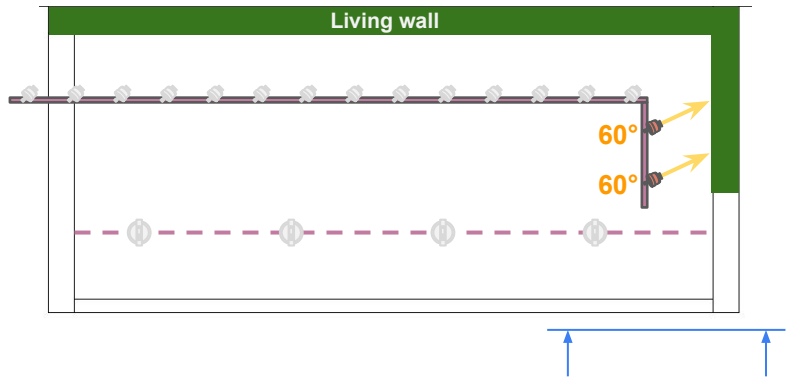

Georgia Aquarium Wetlands

Georgia Aquarium Wetlands [Result]

A-Living Wall Dim. - 25' L x 6' W x 6' H
B-Tank Dim. - 24' L x 10' W x 4' 6" H

Georgia Aquarium Wetlands Lighting Layout, Top View

Total Fixture-  W2KN (4x)  W500W (16x)

Georgia Aquarium Wetlands Lighting Layout, Top View

Total Fixture-

Georgia Aquarium Wetlands BOM

Part No.	Description	QTY
CXW500W-AMZ-WH-TOX-PSX-US	W500W AMZ, 175W, Wall Wash, White, 2 Circuit, DMX Control	16
CXW2KN-AMZ-WH-CLP-PSX-US	W2KN AMZ, 720W, 30D, White, Clamp, DMX Control	4
9000-UL4/W-ST2-120	4ft, 120V, 2 Circuit w/ DataBus, White	1
9000-UL8/W-ST2-120	8ft, 120V, 2 Circuit w/ DataBus, White	3
9012/W-2C	L-Coupler w/ DataBus outside, White	1
9010/W-2C	Straight Coupler w/ DataBus & Power Feed, White	2
9001/W-2C	End Feed, 2 Circuit w/ DataBus, Right, White	1
9002/W-2C	End Feed, 2 Circuit w/ DataBus, Left, White	1