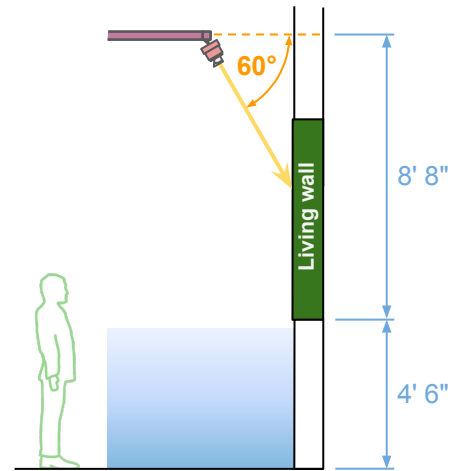

Georgia Aquarium Wetlands

Georgia Aquarium Wetlands [Result]

A-Living Wall Dim. - 25' L x 6' W x 6' H
B-Tank Dim. - 24' L x 10' W x 4' 6" H

Georgia Aquarium Wetlands Lighting Layout, Top View

Total Fixture-  W2KN (4x)  W500W (16x)

Georgia Aquarium Wetlands Lighting Layout, Top View

Total Fixture-

Georgia Aquarium Wetlands BOM

Part No.	Description	QTY
CXW500W-AMZ-WH-TOX-PSX-US	W500W AMZ, 175W, Wall Wash, White, 2 Circuit, DMX Control	16
CXW2KN-AMZ-WH-CLP-PSX-US	W2KN AMZ, 720W, 30D, White, Clamp, DMX Control	4
9000-UL4/W-ST2-120	4ft, 120V, 2 Circuit w/ DataBus, White	1
9000-UL8/W-ST2-120	8ft, 120V, 2 Circuit w/ DataBus, White	3
9012/W-2C	L-Coupler w/ DataBus outside, White	1
9010/W-2C	Straight Coupler w/ DataBus & Power Feed, White	2
9001/W-2C	End Feed, 2 Circuit w/ DataBus, Right, White	1
9002/W-2C	End Feed, 2 Circuit w/ DataBus, Left, White	1