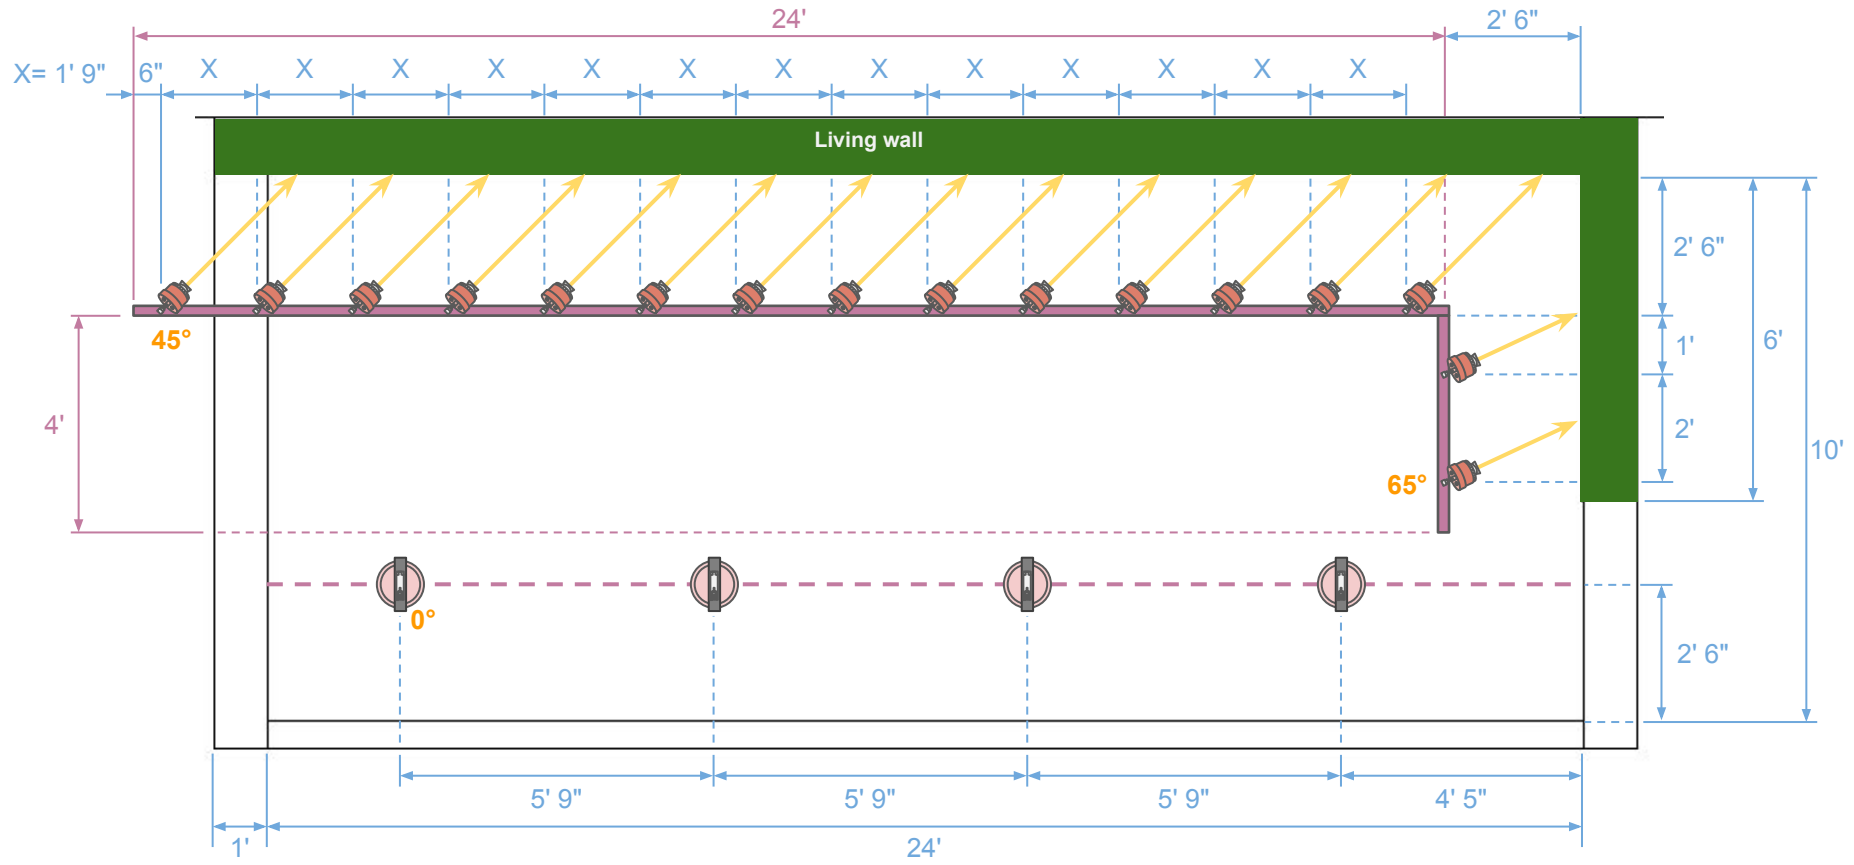

Georgia Aquarium Wetlands

Georgia Aquarium Wetlands [Result]

A-Living Wall Dim. - 25' L x 6' W x 6' H
B-Tank Dim. - 24' L x 10' W x 4' 6" H

Georgia Aquarium Wetlands Lighting Layout, Top View

Total Fixture-  W2KN (4x)  W500W (16x)

Georgia Aquarium Wetlands Lighting Layout, Top View

Total Fixture-

Georgia Aquarium Wetlands BOM

Part No.	Description	QTY
CXW500W-AMZ-WH-TOX-PSX-US	W500W AMZ, 175W, Wall Wash, White, 2 Circuit, DMX Control	16
CXW2KN-AMZ-WH-CLP-PSX-US	W2KN AMZ, 720W, 30D, White, Clamp, DMX Control	4
9000-UL4/W-ST2-120	4ft, 120V, 2 Circuit w/ DataBus, White	1
9000-UL8/W-ST2-120	8ft, 120V, 2 Circuit w/ DataBus, White	3
9012/W-2C	L-Coupler w/ DataBus outside, White	1
9010/W-2C	Straight Coupler w/ DataBus & Power Feed, White	2
9001/W-2C	End Feed, 2 Circuit w/ DataBus, Right, White	1
9002/W-2C	End Feed, 2 Circuit w/ DataBus, Left, White	1