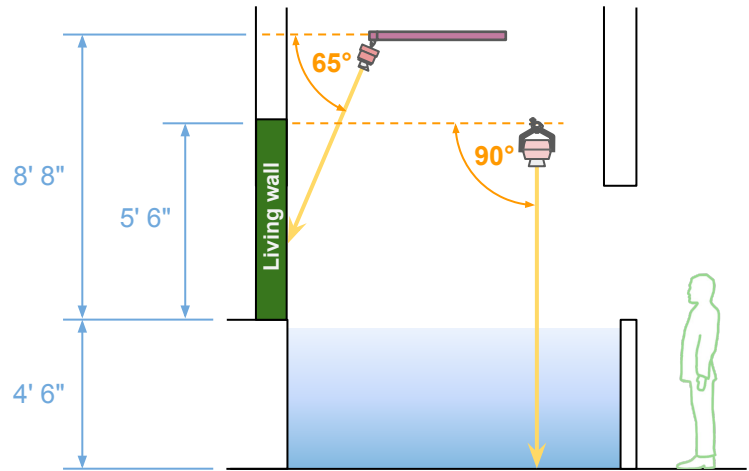

Georgia Aquarium Wetlands

Georgia Aquarium Wetlands [Result]

A-Living Wall Dim. - 25' L x 6' W x 6' H
B-Tank Dim. - 24' L x 10' W x 4' 6" H

Georgia Aquarium Wetlands Lighting Layout, Top View

Total Fixture-  W2KN (4x)  W500W (16x)

Georgia Aquarium Wetlands Lighting Layout, Top View

Total Fixture-

Georgia Aquarium Wetlands BOM

Part No.	Description	QTY
CXW500W-AMZ-WH-TOX-PSX-US	W500W AMZ, 175W, Wall Wash, White, 2 Circuit, DMX Control	16
CXW2KN-AMZ-WH-CLP-PSX-US	W2KN AMZ, 720W, 30D, White, Clamp, DMX Control	4
9000-UL4/W-ST2-120	4ft, 120V, 2 Circuit w/ DataBus, White	1
9000-UL8/W-ST2-120	8ft, 120V, 2 Circuit w/ DataBus, White	3
9012/W-2C	L-Coupler w/ DataBus outside, White	1
9010/W-2C	Straight Coupler w/ DataBus & Power Feed, White	2
9001/W-2C	End Feed, 2 Circuit w/ DataBus, Right, White	1
9002/W-2C	End Feed, 2 Circuit w/ DataBus, Left, White	1