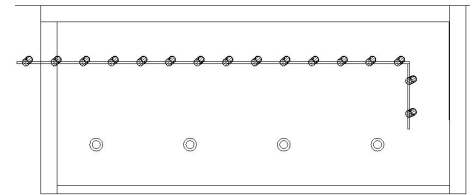

Georgia Aquarium Wetlands

Georgia Aquarium Wetlands [Result]

A-Living Wall Dim. - 25' L x 6' W x 6' H
B-Tank Dim. - 24' L x 10' W x 4' 6" H

Georgia Aquarium Wetlands Lighting Layout, Top View

Total Fixture-  W2KN (4x)  W500W (16x)

Georgia Aquarium Wetlands Lighting Layout, Top View

Total Fixture-

Georgia Aquarium Wetlands BOM

Part No.	Description	QTY
CXW500W-AMZ-WH-TOX-PSX-US	W500W AMZ, 175W, Wall Wash, White, 2 Circuit, DMX Control	16
CXW2KN-AMZ-WH-CLP-PSX-US	W2KN AMZ, 720W, 30D, White, Clamp, DMX Control	4
9000-UL4/W-ST2-120	4ft, 120V, 2 Circuit w/ DataBus, White	1
9000-UL8/W-ST2-120	8ft, 120V, 2 Circuit w/ DataBus, White	3
9012/W-2C	L-Coupler w/ DataBus outside, White	1
9010/W-2C	Straight Coupler w/ DataBus & Power Feed, White	2
9001/W-2C	End Feed, 2 Circuit w/ DataBus, Right, White	1
9002/W-2C	End Feed, 2 Circuit w/ DataBus, Left, White	1