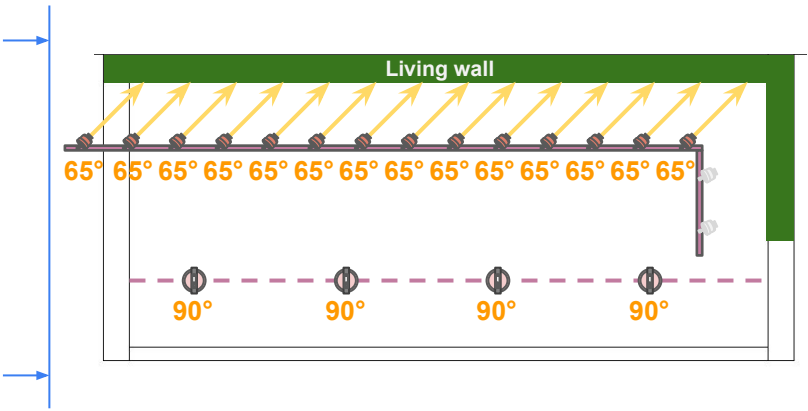

Georgia Aquarium Wetlands

Georgia Aquarium Wetlands [Result]

A-Living Wall Dim. - 25' L x 6' W x 6' H
B-Tank Dim. - 24' L x 10' W x 4' 6" H

Georgia Aquarium Wetlands Lighting Layout, Top View

Total Fixture-  W2KN (4x)  W500W (16x)

Georgia Aquarium Wetlands Lighting Layout, Top View

Total Fixture-

Georgia Aquarium Wetlands BOM

Part No.	Description	QTY
CXW500W-AMZ-WH-TOX-PSX-US	W500W AMZ, 175W, Wall Wash, White, 2 Circuit, DMX Control	16
CXW2KN-AMZ-WH-CLP-PSX-US	W2KN AMZ, 720W, 30D, White, Clamp, DMX Control	4
9000-UL4/W-ST2-120	4ft, 120V, 2 Circuit w/ DataBus, White	1
9000-UL8/W-ST2-120	8ft, 120V, 2 Circuit w/ DataBus, White	3
9012/W-2C	L-Coupler w/ DataBus outside, White	1
9010/W-2C	Straight Coupler w/ DataBus & Power Feed, White	2
9001/W-2C	End Feed, 2 Circuit w/ DataBus, Right, White	1
9002/W-2C	End Feed, 2 Circuit w/ DataBus, Left, White	1