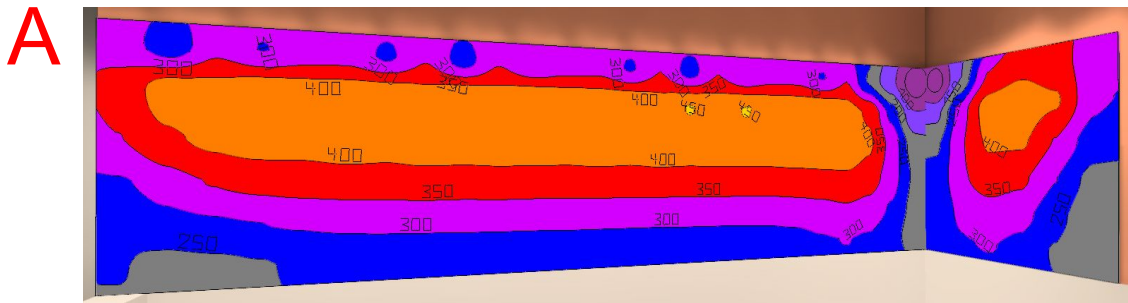

Georgia Aquarium Wetlands

Georgia Aquarium Wetlands [Result]

A-Living Wall Dim. - 25' L x 6' W x 6' H
B-Tank Dim. - 24' L x 10' W x 4' 6" H

Georgia Aquarium Wetlands Lighting Layout, Top View

Total Fixture-  W2KN (4x)  W500W (16x)

Georgia Aquarium Wetlands Lighting Layout, Top View

Total Fixture-

Georgia Aquarium Wetlands BOM

Part No.	Description	QTY
CXW500W-AMZ-WH-TOX-PSX-US	W500W AMZ, 175W, Wall Wash, White, 2 Circuit, DMX Control	16
CXW2KN-AMZ-WH-CLP-PSX-US	W2KN AMZ, 720W, 30D, White, Clamp, DMX Control	4
9000-UL4/W-ST2-120	4ft, 120V, 2 Circuit w/ DataBus, White	1
9000-UL8/W-ST2-120	8ft, 120V, 2 Circuit w/ DataBus, White	3
9012/W-2C	L-Coupler w/ DataBus outside, White	1
9010/W-2C	Straight Coupler w/ DataBus & Power Feed, White	2
9001/W-2C	End Feed, 2 Circuit w/ DataBus, Right, White	1
9002/W-2C	End Feed, 2 Circuit w/ DataBus, Left, White	1